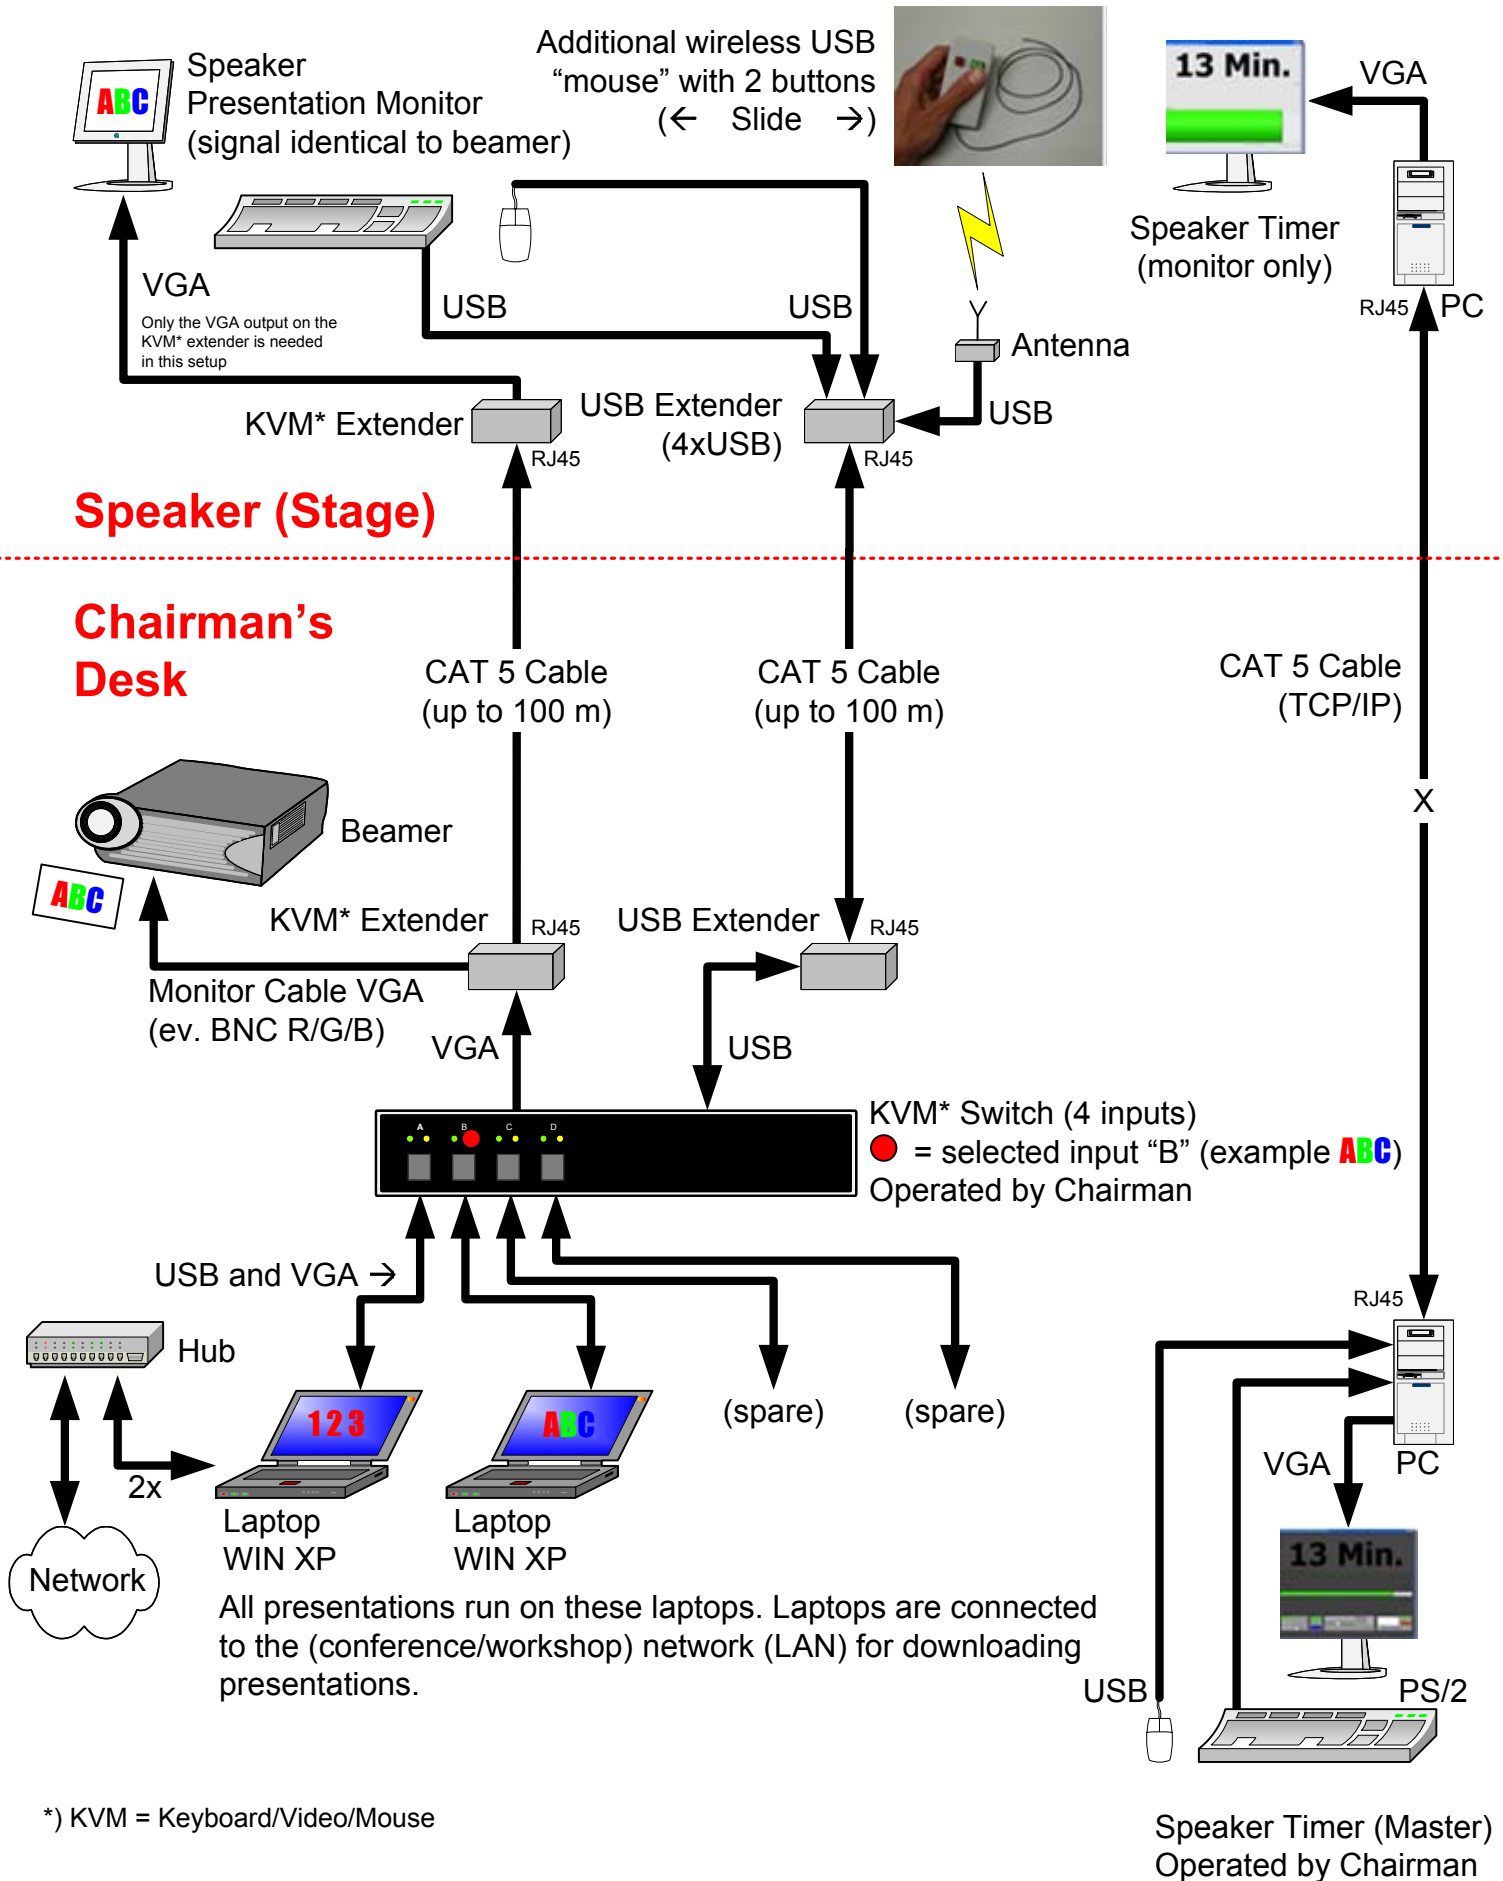

# IWBS 2004 Workshop Presentation Setup

\*) KVM = Keyboard/Video/Mouse